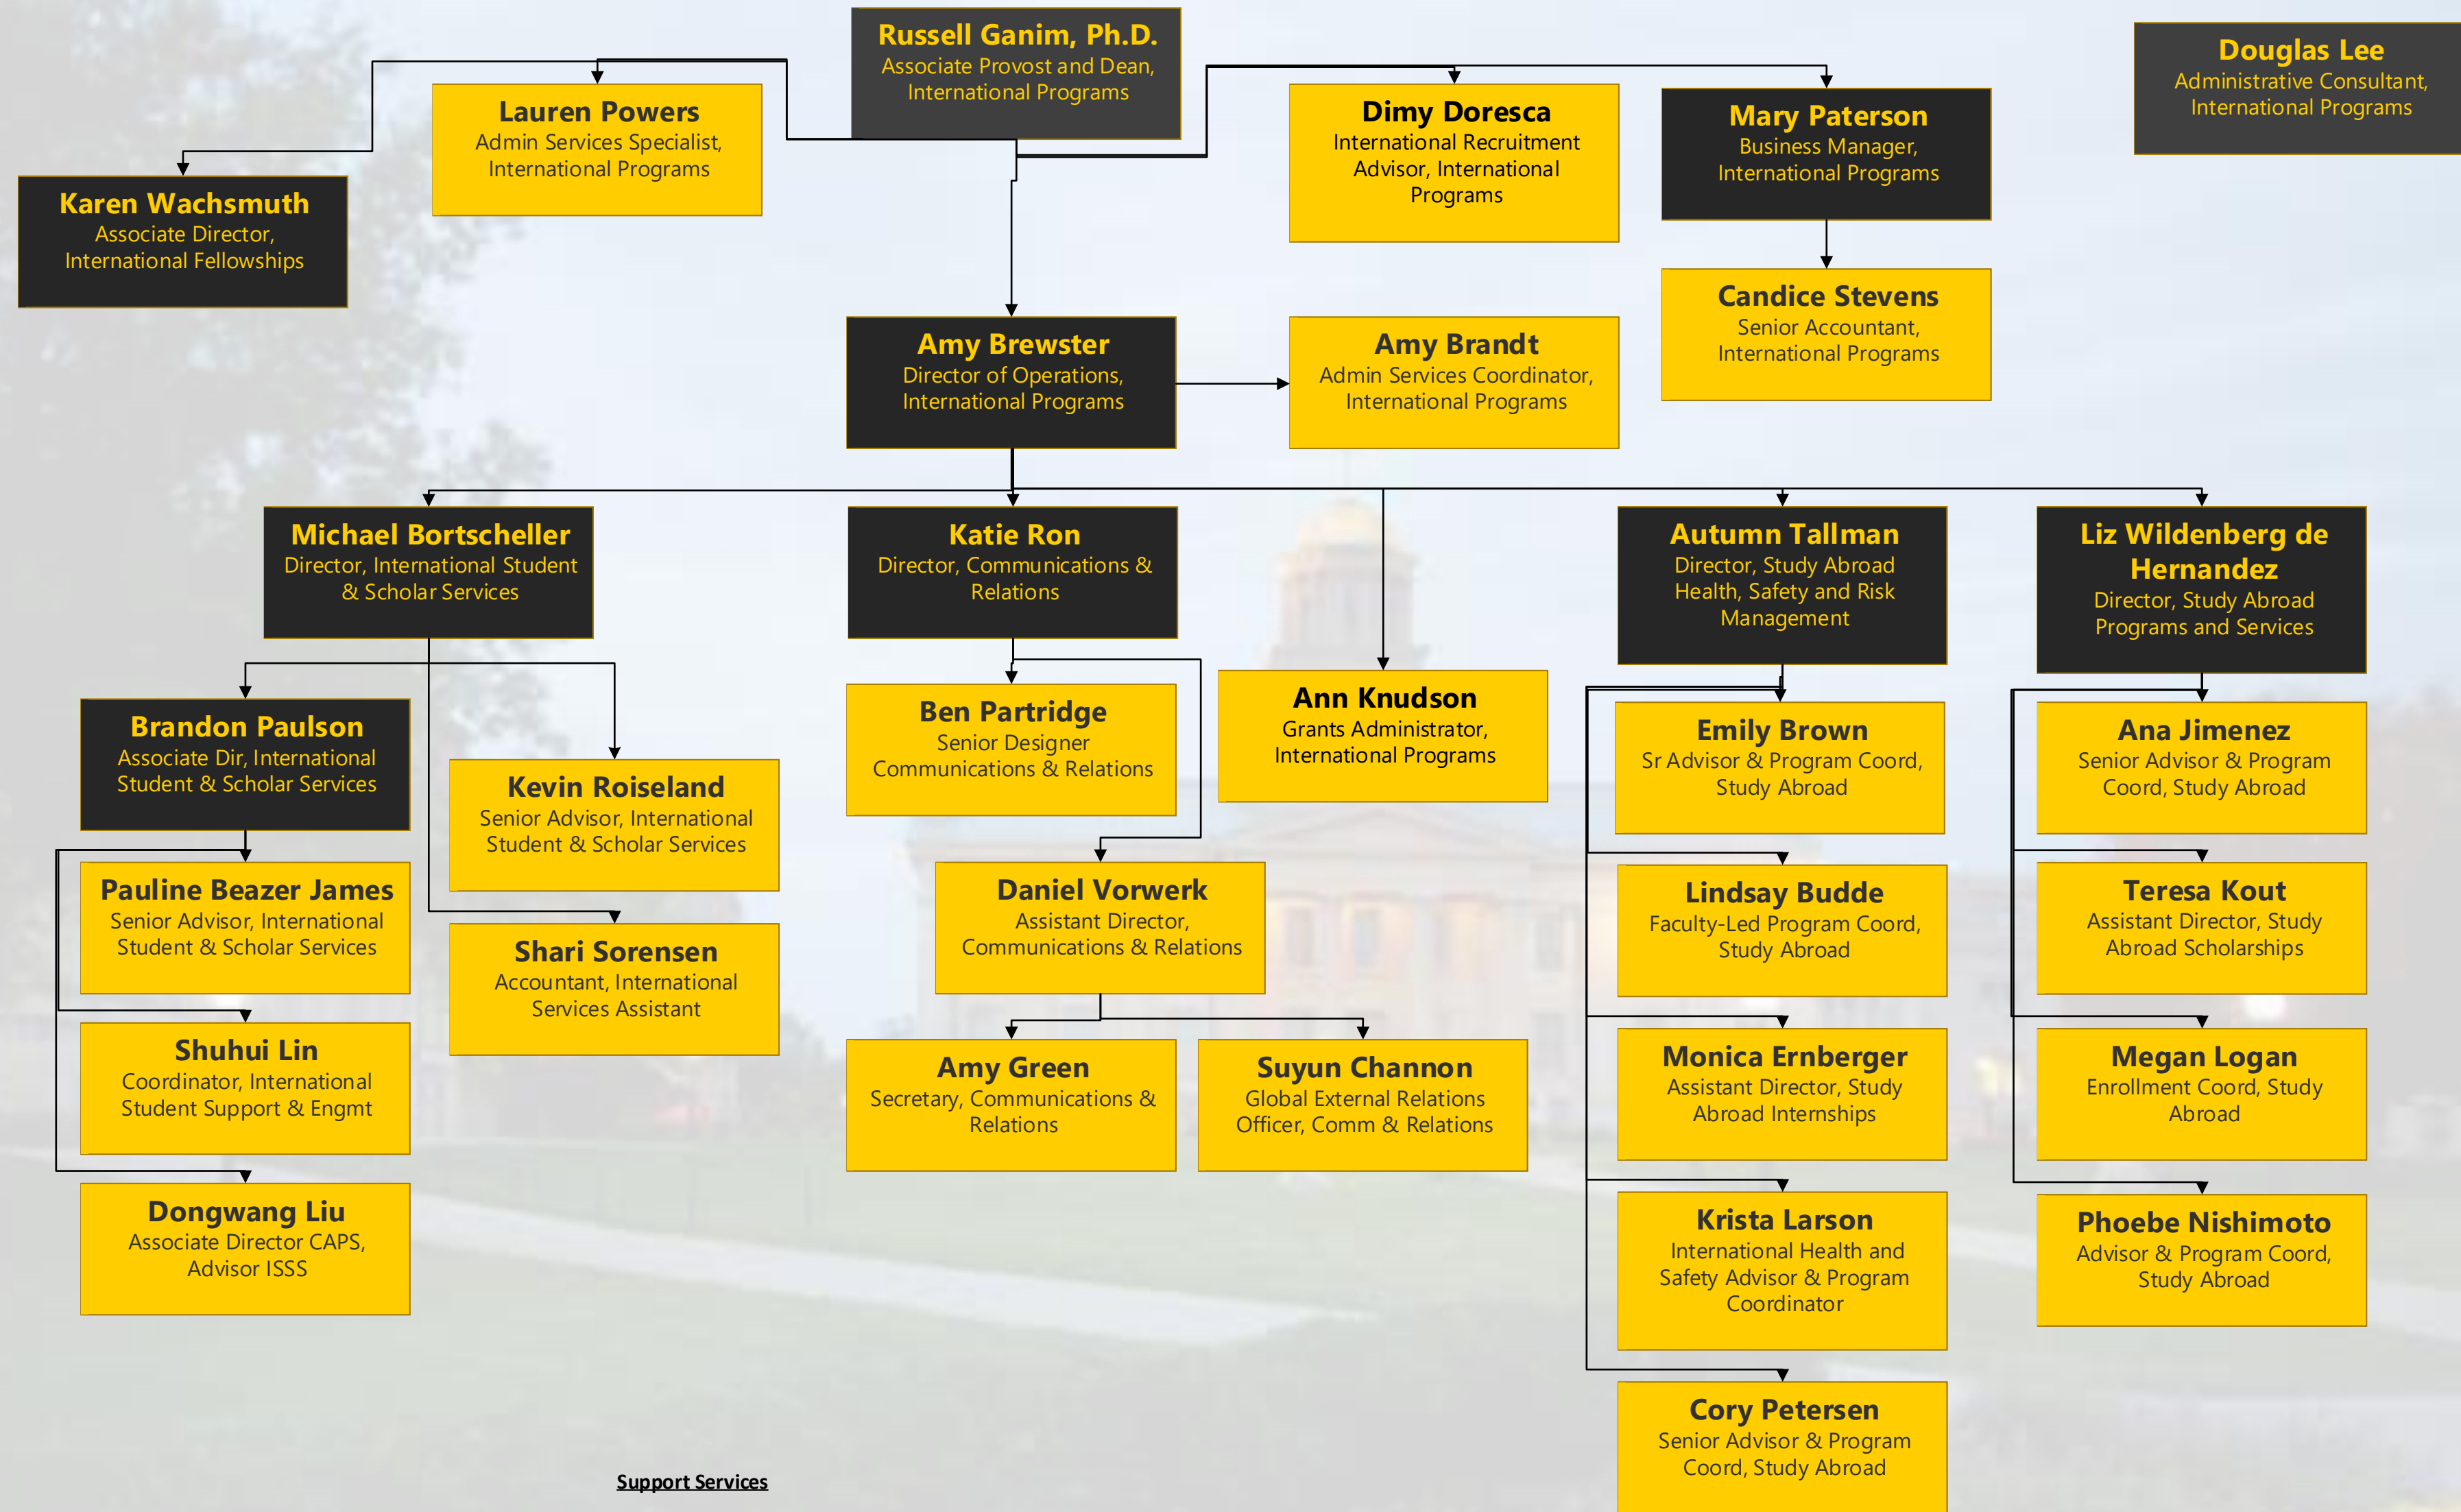

IOWA

Affinity Groups

African Studies Program (Director, Cory Gundlach)
 Anne Frank Institute (Director, Kirsten Kumpf Baele)
 Center for Asian and Pacific Studies (Director, Cynthia Chou & Associate Director, Dongwang Liu)
 European Studies Group (Director, Marina Zaloznaya)
 Iowa Global Health Network (Director, Claudia Corwin)
 Jewish Studies Network (Co-Directors, Ari Ariel & Elizabeth Heineman)
 Korean Studies Research Network (Director, Hyaeweol Choi)
 Latin American Studies Program (Director, Brian Gollnick)
 South Asian Studies Program (Director, Meena Khandelwal)

Support Services

Human Resources
 Tracey Pritchard, HR Manager
 Monica Frank, Recruitment & Retention Coord
 Alexa Lavin, HR Associate

Information Technology Services
 Eric Schnedler, IT Support Consultant

Shared Services
 Jake DeDore, Accountant
 Paige Gregg, Accountant