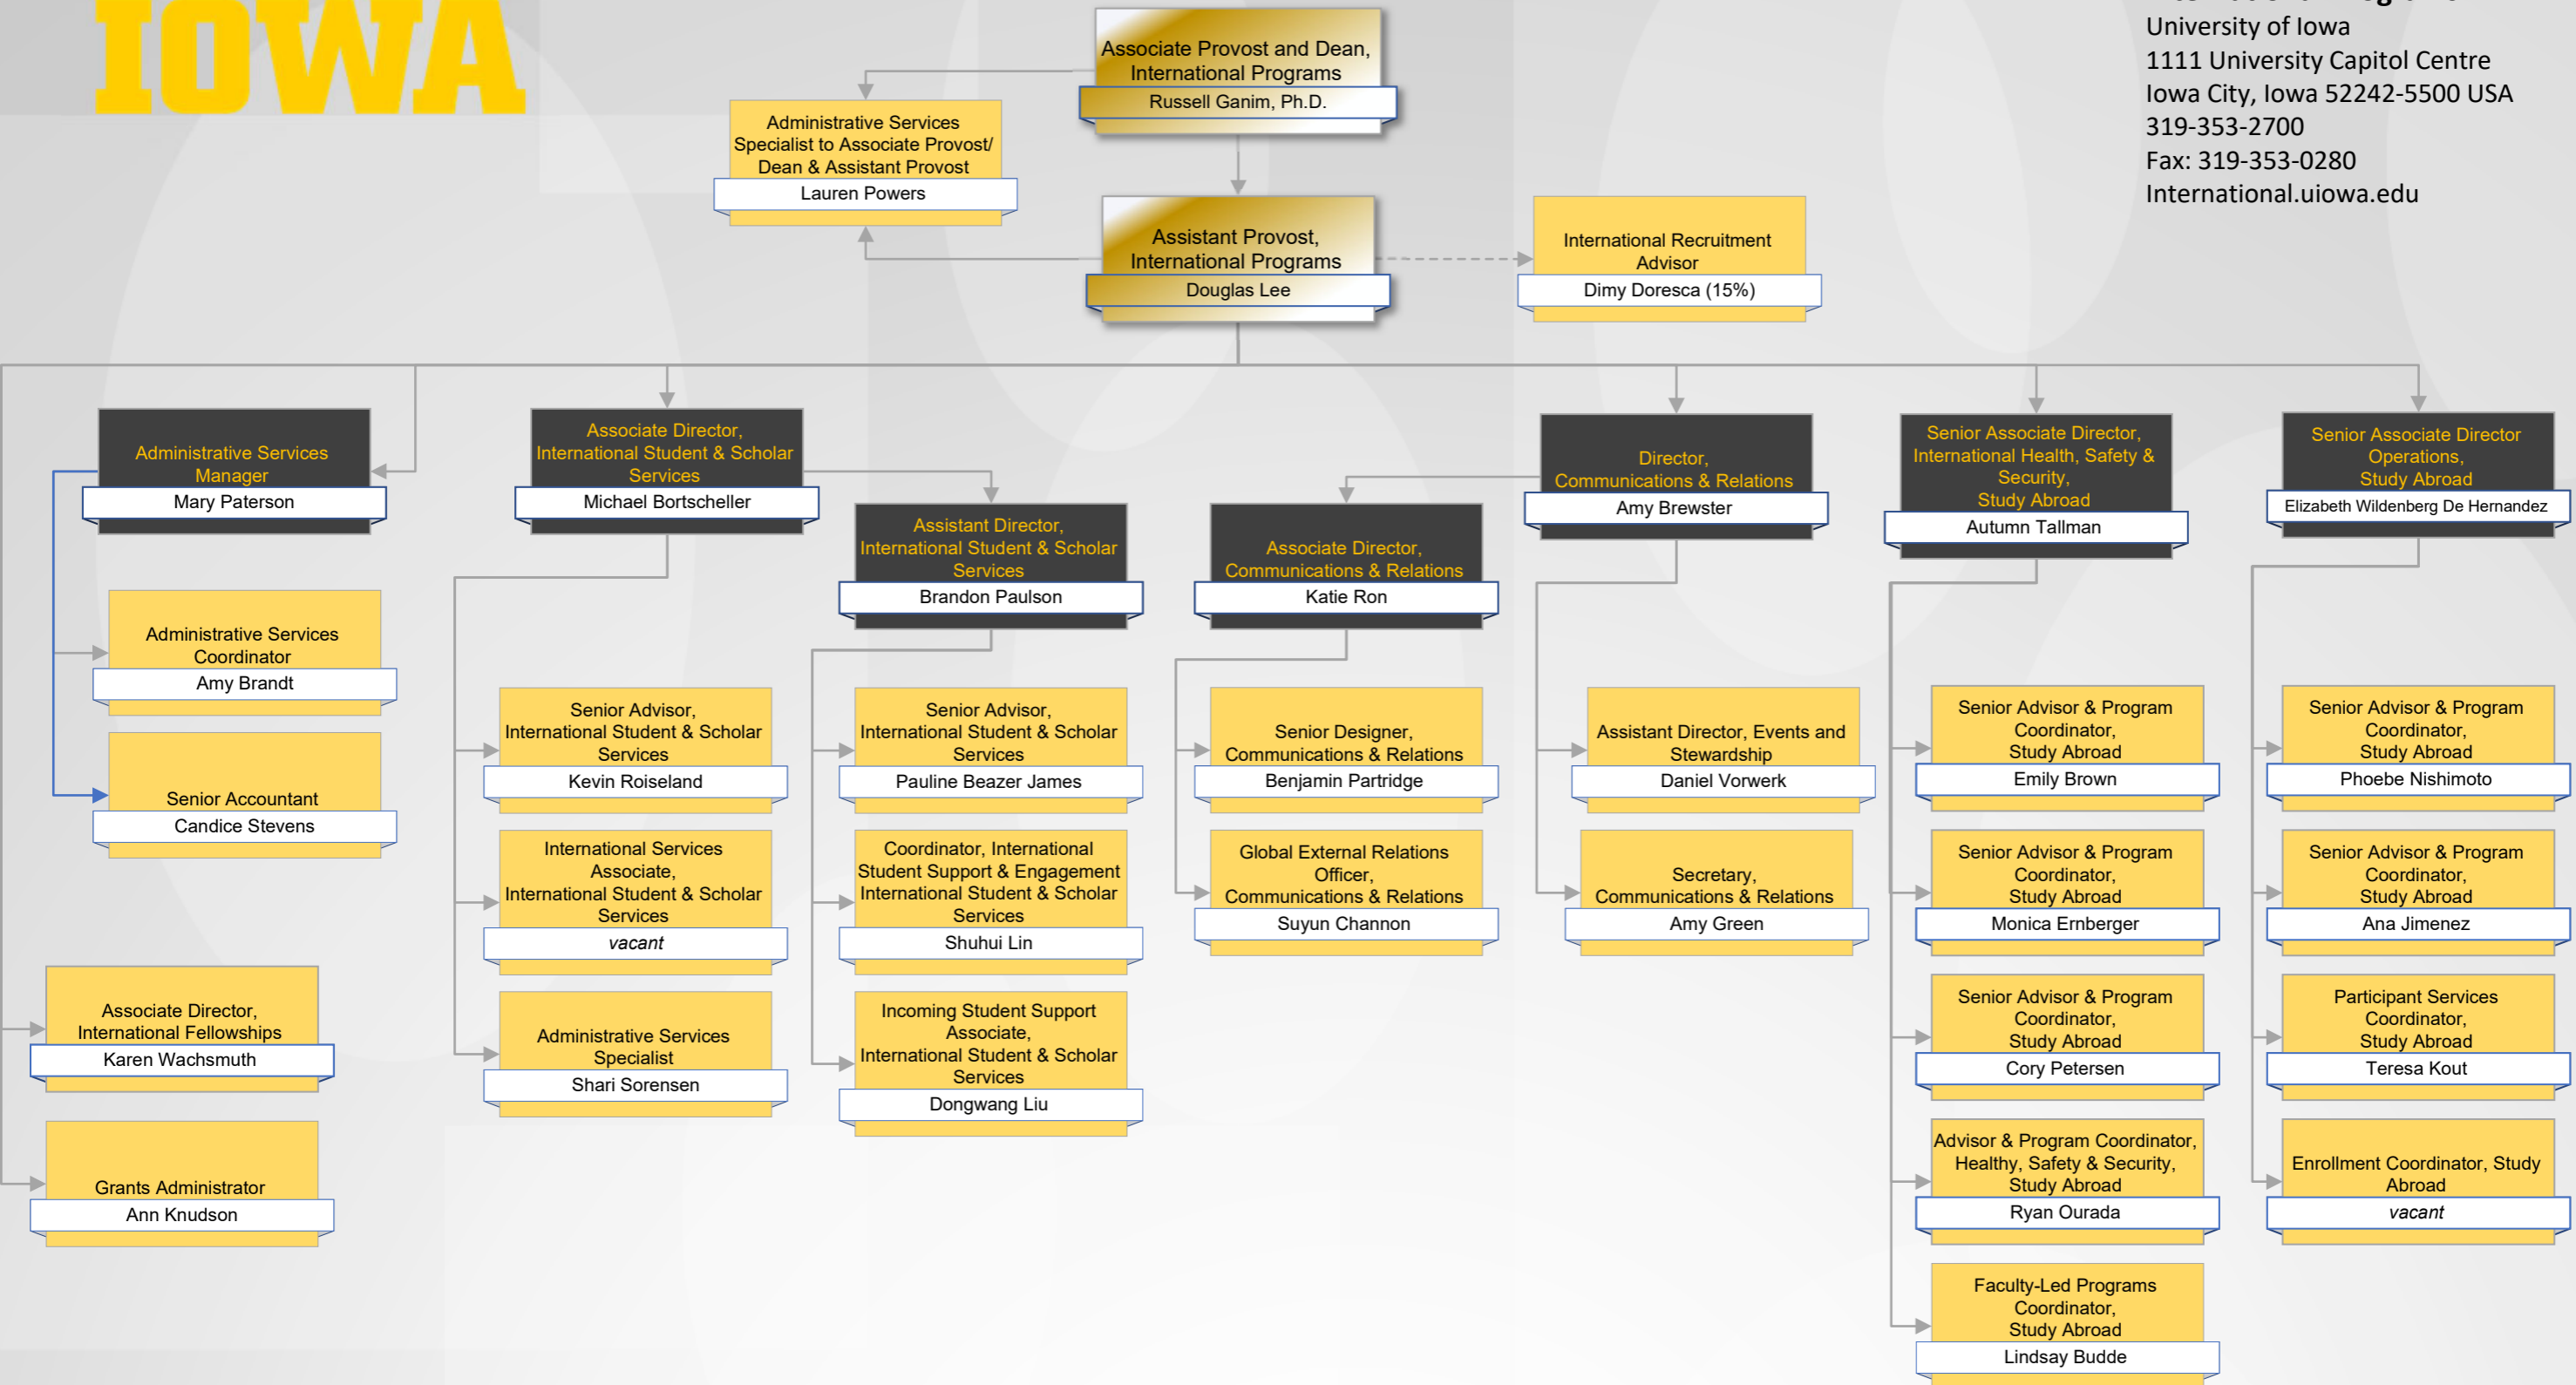

International Programs

University of Iowa
1111 University Capitol Centre
Iowa City, Iowa 52242-5500 USA
319-353-2700
Fax: 319-353-0280
International.uiowa.edu

Affinity Groups

- African Studies Program (Director, Cory Gundlach)
- Anne Frank Institute (Director, Kirsten Kumpf Baele)
- Center for Asian and Pacific Studies (Director, Cynthia Chou & Associate Director, Dongwang Liu)
- European Studies Group (Director, Marina Zaloznaya)
- Iowa Global Health Network (Director, Claudia Corwin)
- Jewish Studies Network (Co-Directors, Ari Ariel & Elizabeth Heineman)
- Korean Studies Research Network (Director, Hyaewool Choi)
- Latin American Studies Program (Director, Amber Brian)
- South Asian Studies Program (Director, Meena Khandelwal)

Support Services

- Human Resources**
Tracey Pritchard, HR Manager
Monica Frank, Recruitment & Retention Coord
Alexa Lavin, HR Associate

Information Technology Services

- Eric Schnedler, IT Support Consultant

Shared Services

- Jake DeDore, Accountant
- Paige Gregg, Accountant